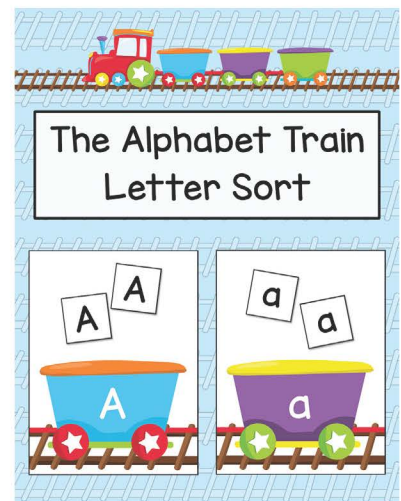

This product contains six different sets of alphabet clip cards. The first four are self-correcting. One is with uppercase letter matching, one with lowercase letter matching, one with both uppercase and lowercase letter matching, and one with beginning letter sounds that has the picture name as a cue. The last two are uppercase to lowercase matching and beginning letter sounds without a cue.

### **How to Make**

Print the cards on paper and laminate, or print them on cardstock. Cut apart so that each card is comprised of a large section with a train car and 3-4 sections below it with letters.